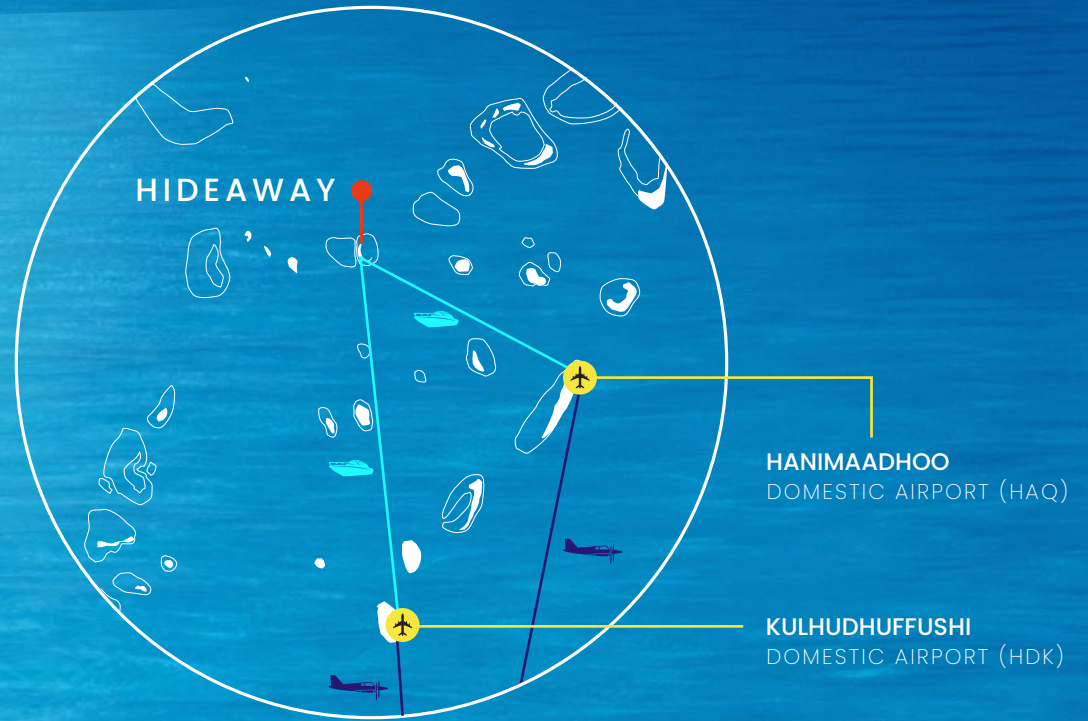

CONVENIENT DEPARTURES | DOMESTIC FLIGHT SCHEDULE FOR RESORT TRANSFERS FROM NEARBY AIRPORTS TO MALE

DOMESTIC AIRPORT DEPARTURE TIME	DOMESTIC AIRPORT	MALE ARRIVAL TIME
05:05 AM	Hanimaadhoo (HAQ)	06:45am
09:05 AM	Hanimaadhoo (HAQ)	10:00am
10:30 AM	Kulhudhuffushi (HDK)	11:25am
13:50 PM	Hanimaadhoo (HAQ)	14:45pm
16:55 PM	Kulhudhuffushi (HDK)	17:50pm

ELEVATE YOUR

Travel Experience

EXCLUSIVE PRIVATE TRANSFER CHARTERS FOR DOMESTIC FLIGHTS

Indulge in the ultimate luxury of a private domestic flight and speedboat transfer with advance reservation at our resort. Perfect for larger groups traveling together or for guests who are booking the entire island exclusively for a private event or gathering. Experience unparalleled convenience and privacy as you journey to and from the Domestic Airport in your own private charter.

Domestic TRANSFER

DOMESTIC PLANE

VELANA INTERNATIONAL AIRPORT (MLE) TO HANIMADHOO INTERNATIONAL AIRPORT (HAQ) OR KULHUDHUFFUSHI AIRPORT (HDK)
TIME: 55 MINUTES (APPROX.)

SPEED BOAT

HANIMADHOO INTERNATIONAL AIRPORT (HAQ) OR KULHUDHUFFUSHI AIRPORT (HDK) TO HIDEAWAY BEACH RESORT & SPA
TIME: 20 - 30 MINUTES (APPROX.)